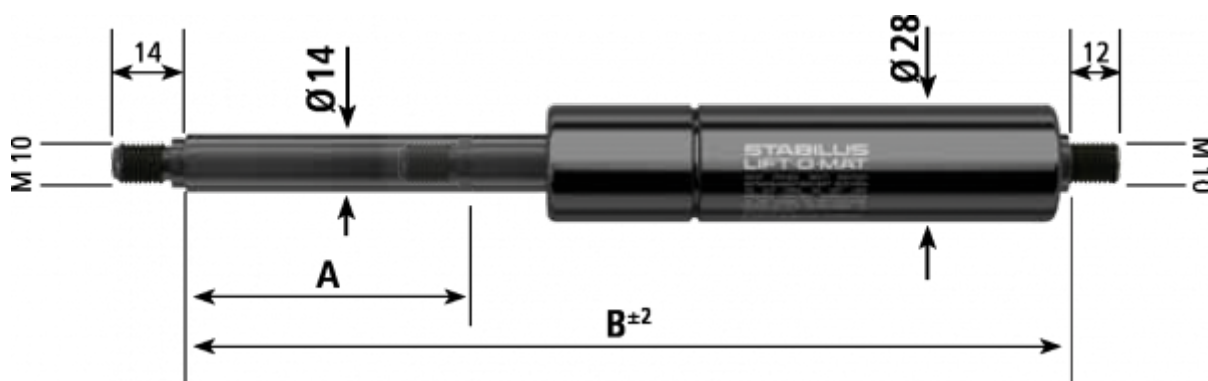

Data Sheet

Article number: 042388ST1500

Description: Stabilus Gas Spring without fittings size. 14/28
1500N length 870mm, stroke 400mm Type 2388ST

Measures

A	= 400
B	= 870
Pressure (N)	= 1500
Size	= 14/28
Type	= 2388ST